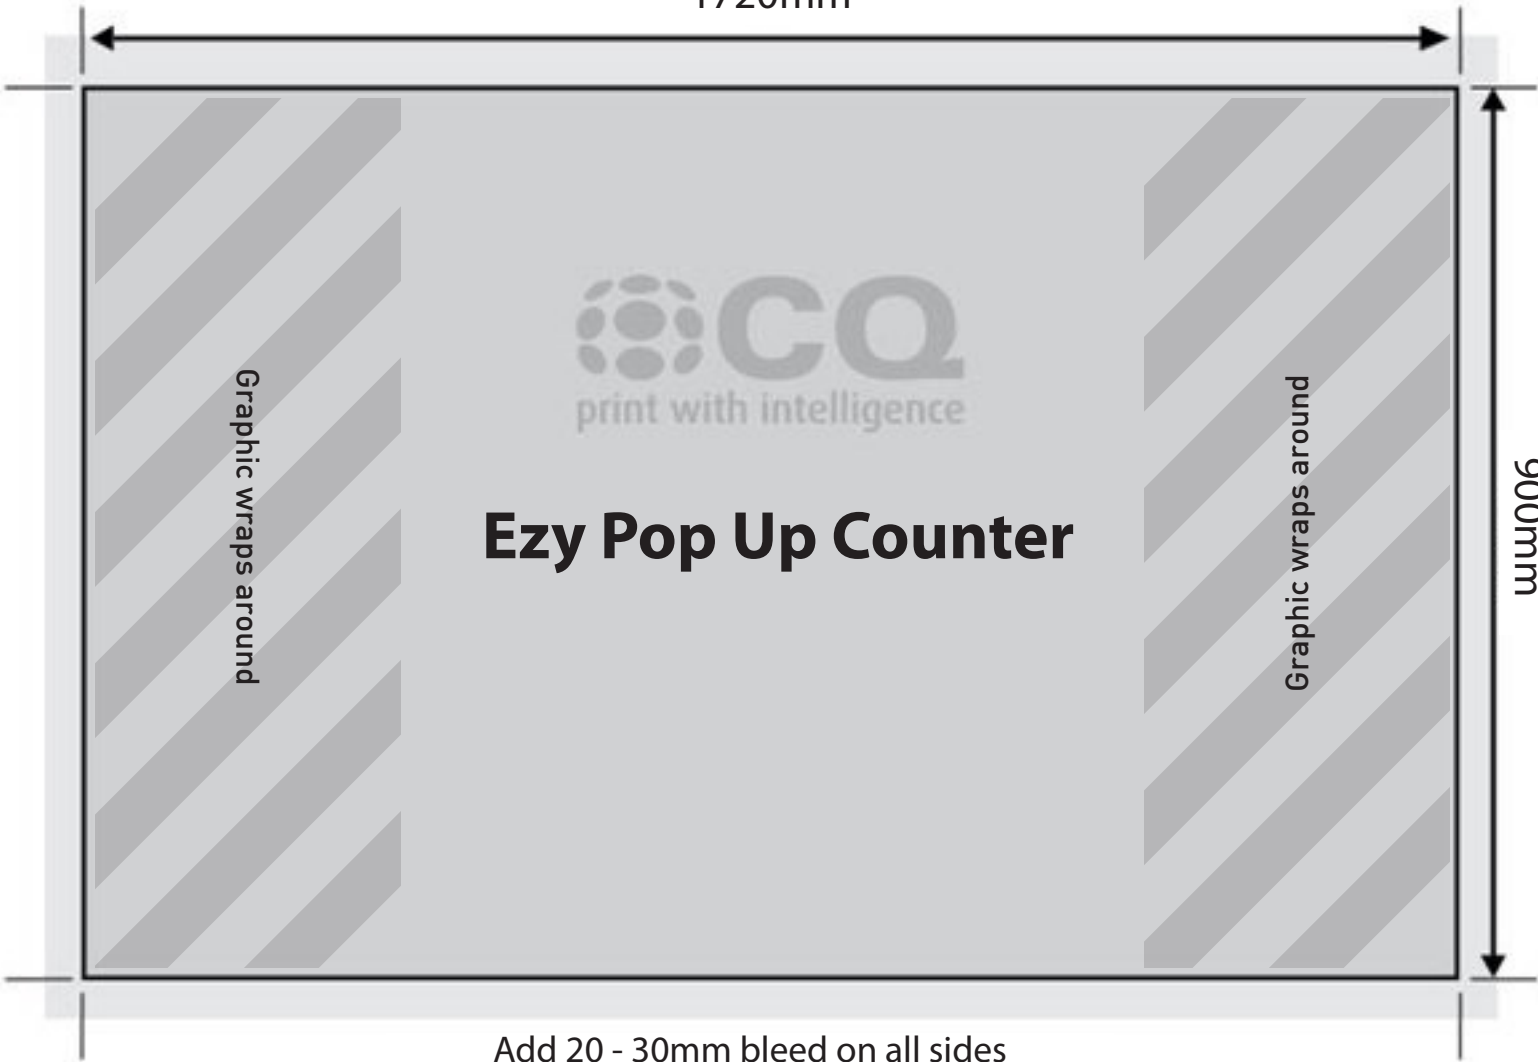

1720mm

900mm

Ezy Pop Up Counter

Graphic wraps around

Graphic wraps around

Add 20 - 30mm bleed on all sides

Top View